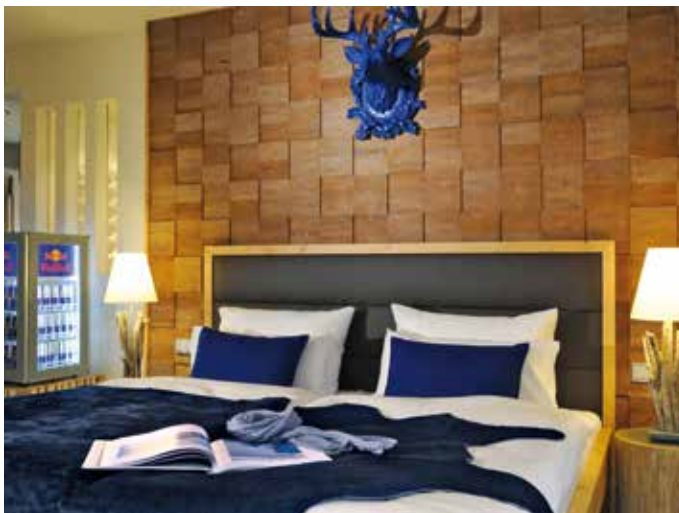

# REFERENCE

Fire & Ice Hotel Neuss  
4-Star Mountain romance

KOS KREBS convinced by integrating the charm of the mountains into the textile furniture. This project used to be an inspirational factor for the creations of the Rocky Mountain High collection.

# REFERENZCE

Fire & Ice Hotel Neuss  
4-Star Mountain romance

Rustic looking fabrics and authentic designs gives each guest the feeling of alpine comfort.