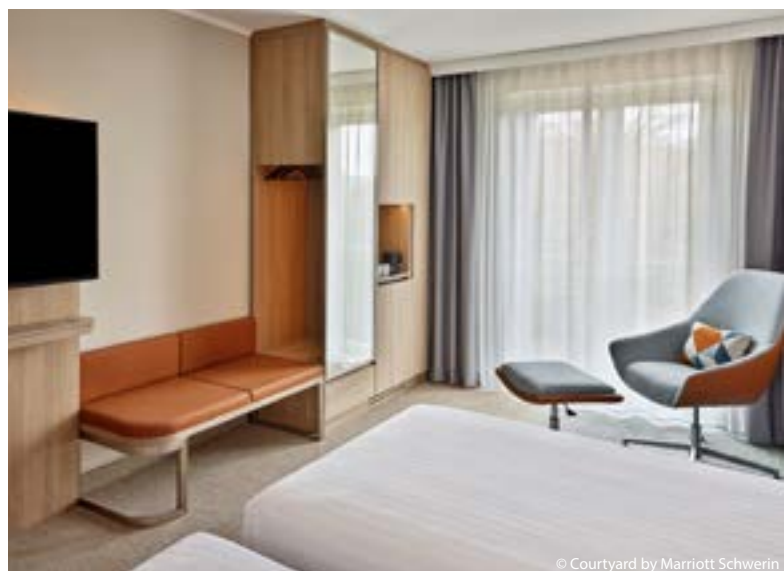

We are pleased to have been a part of this project with our products.